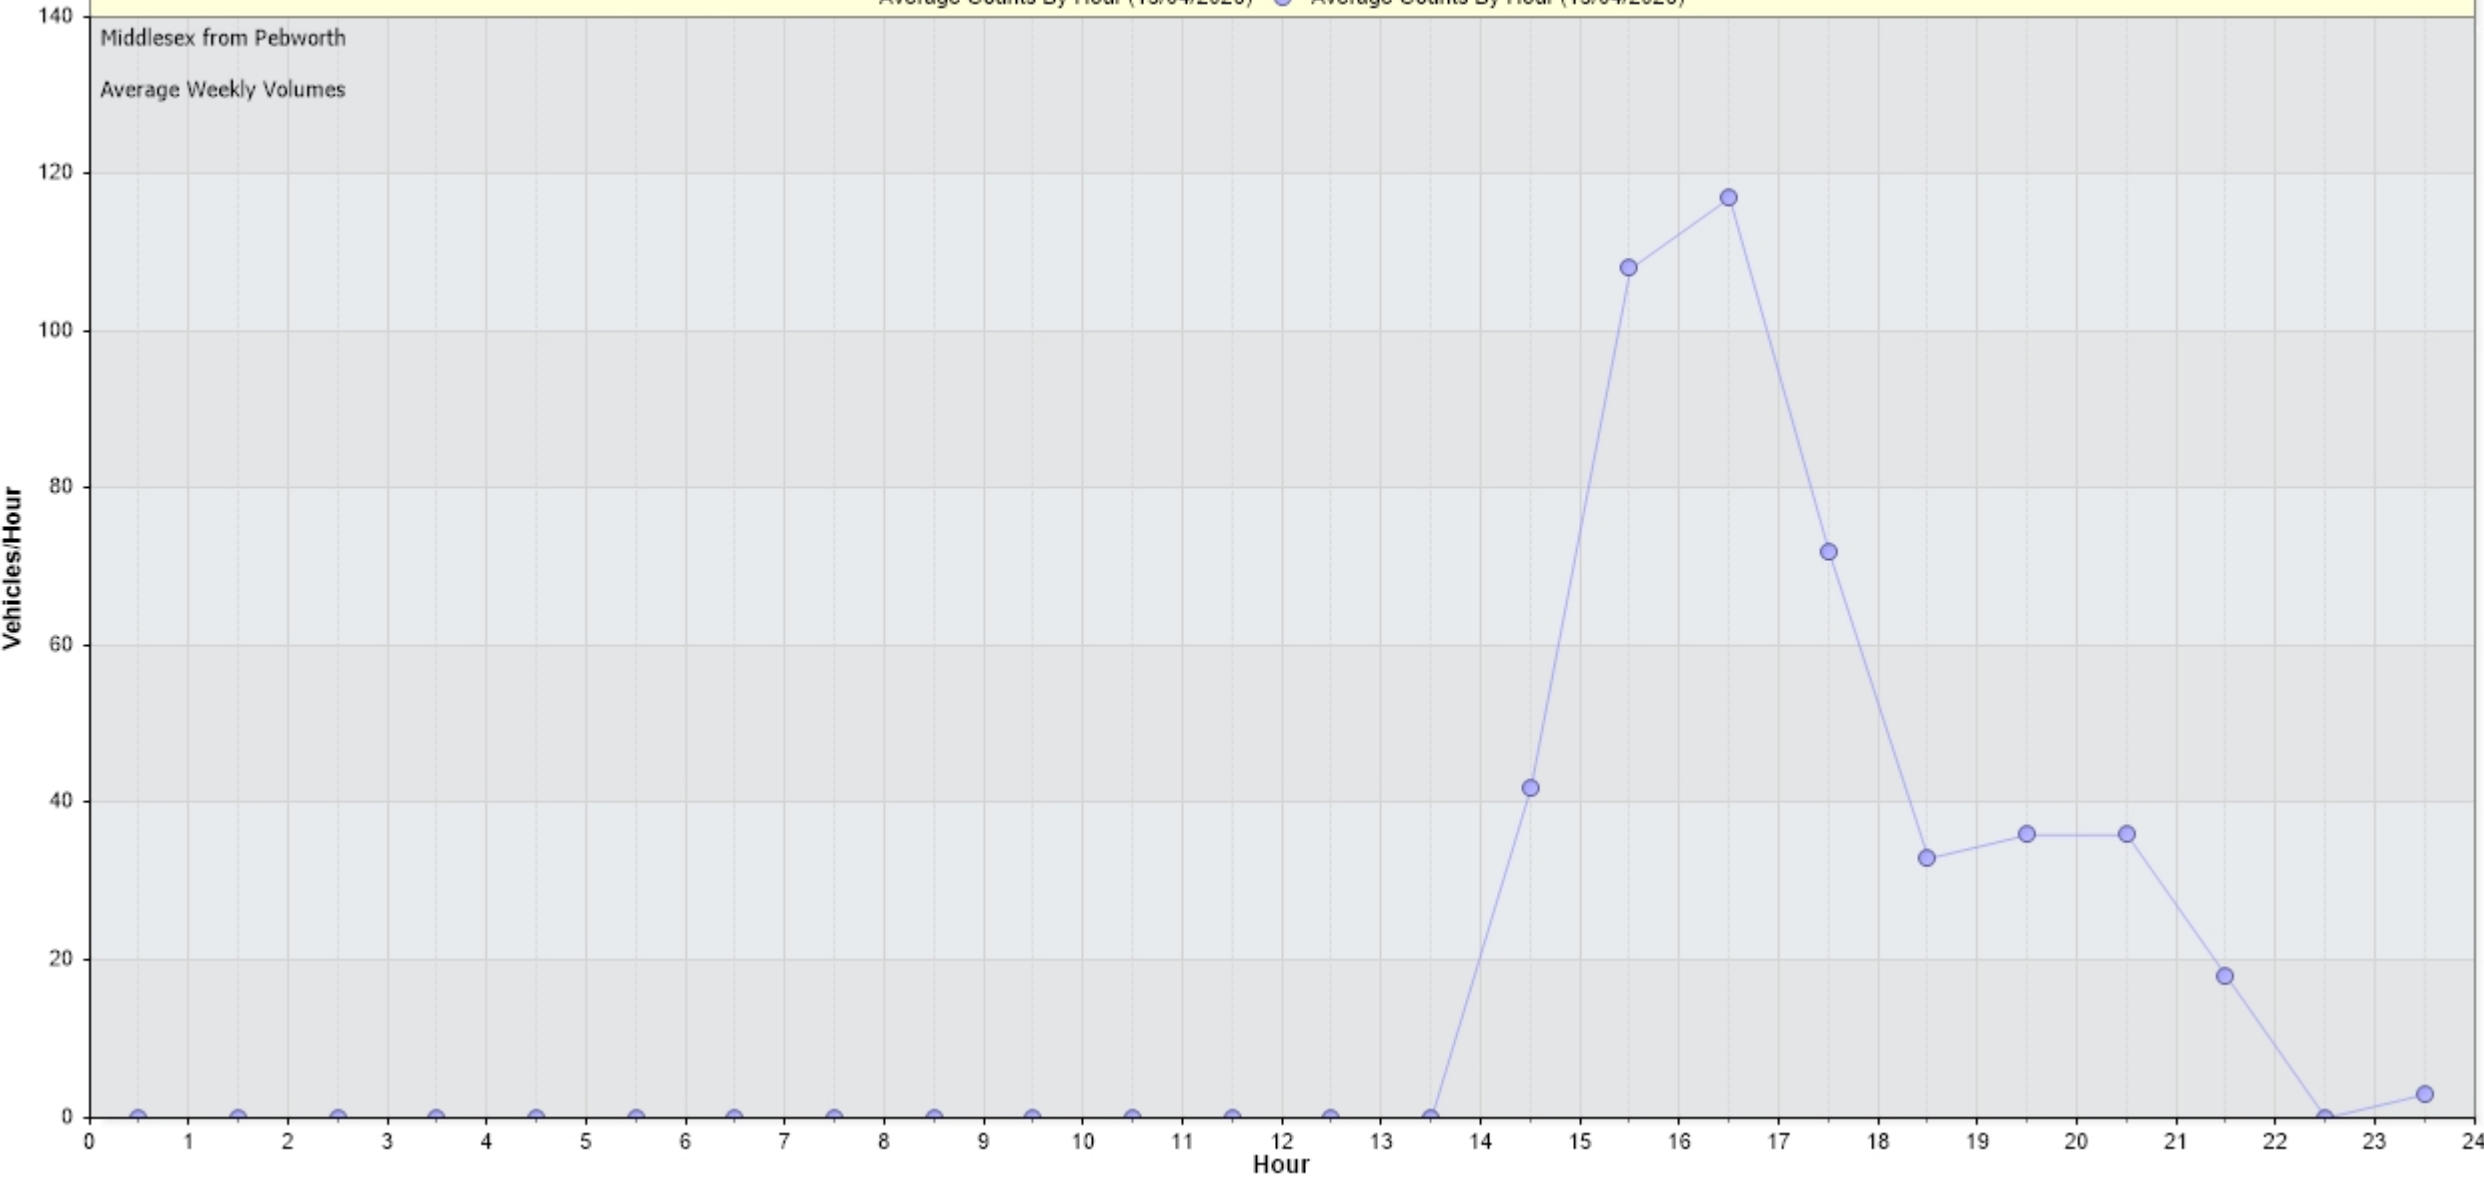

Incoming: Average Hourly Volume for Week of 13/04/2026
Average Counts By Hour (13/04/2026) — Average Counts By Hour (13/04/2026)