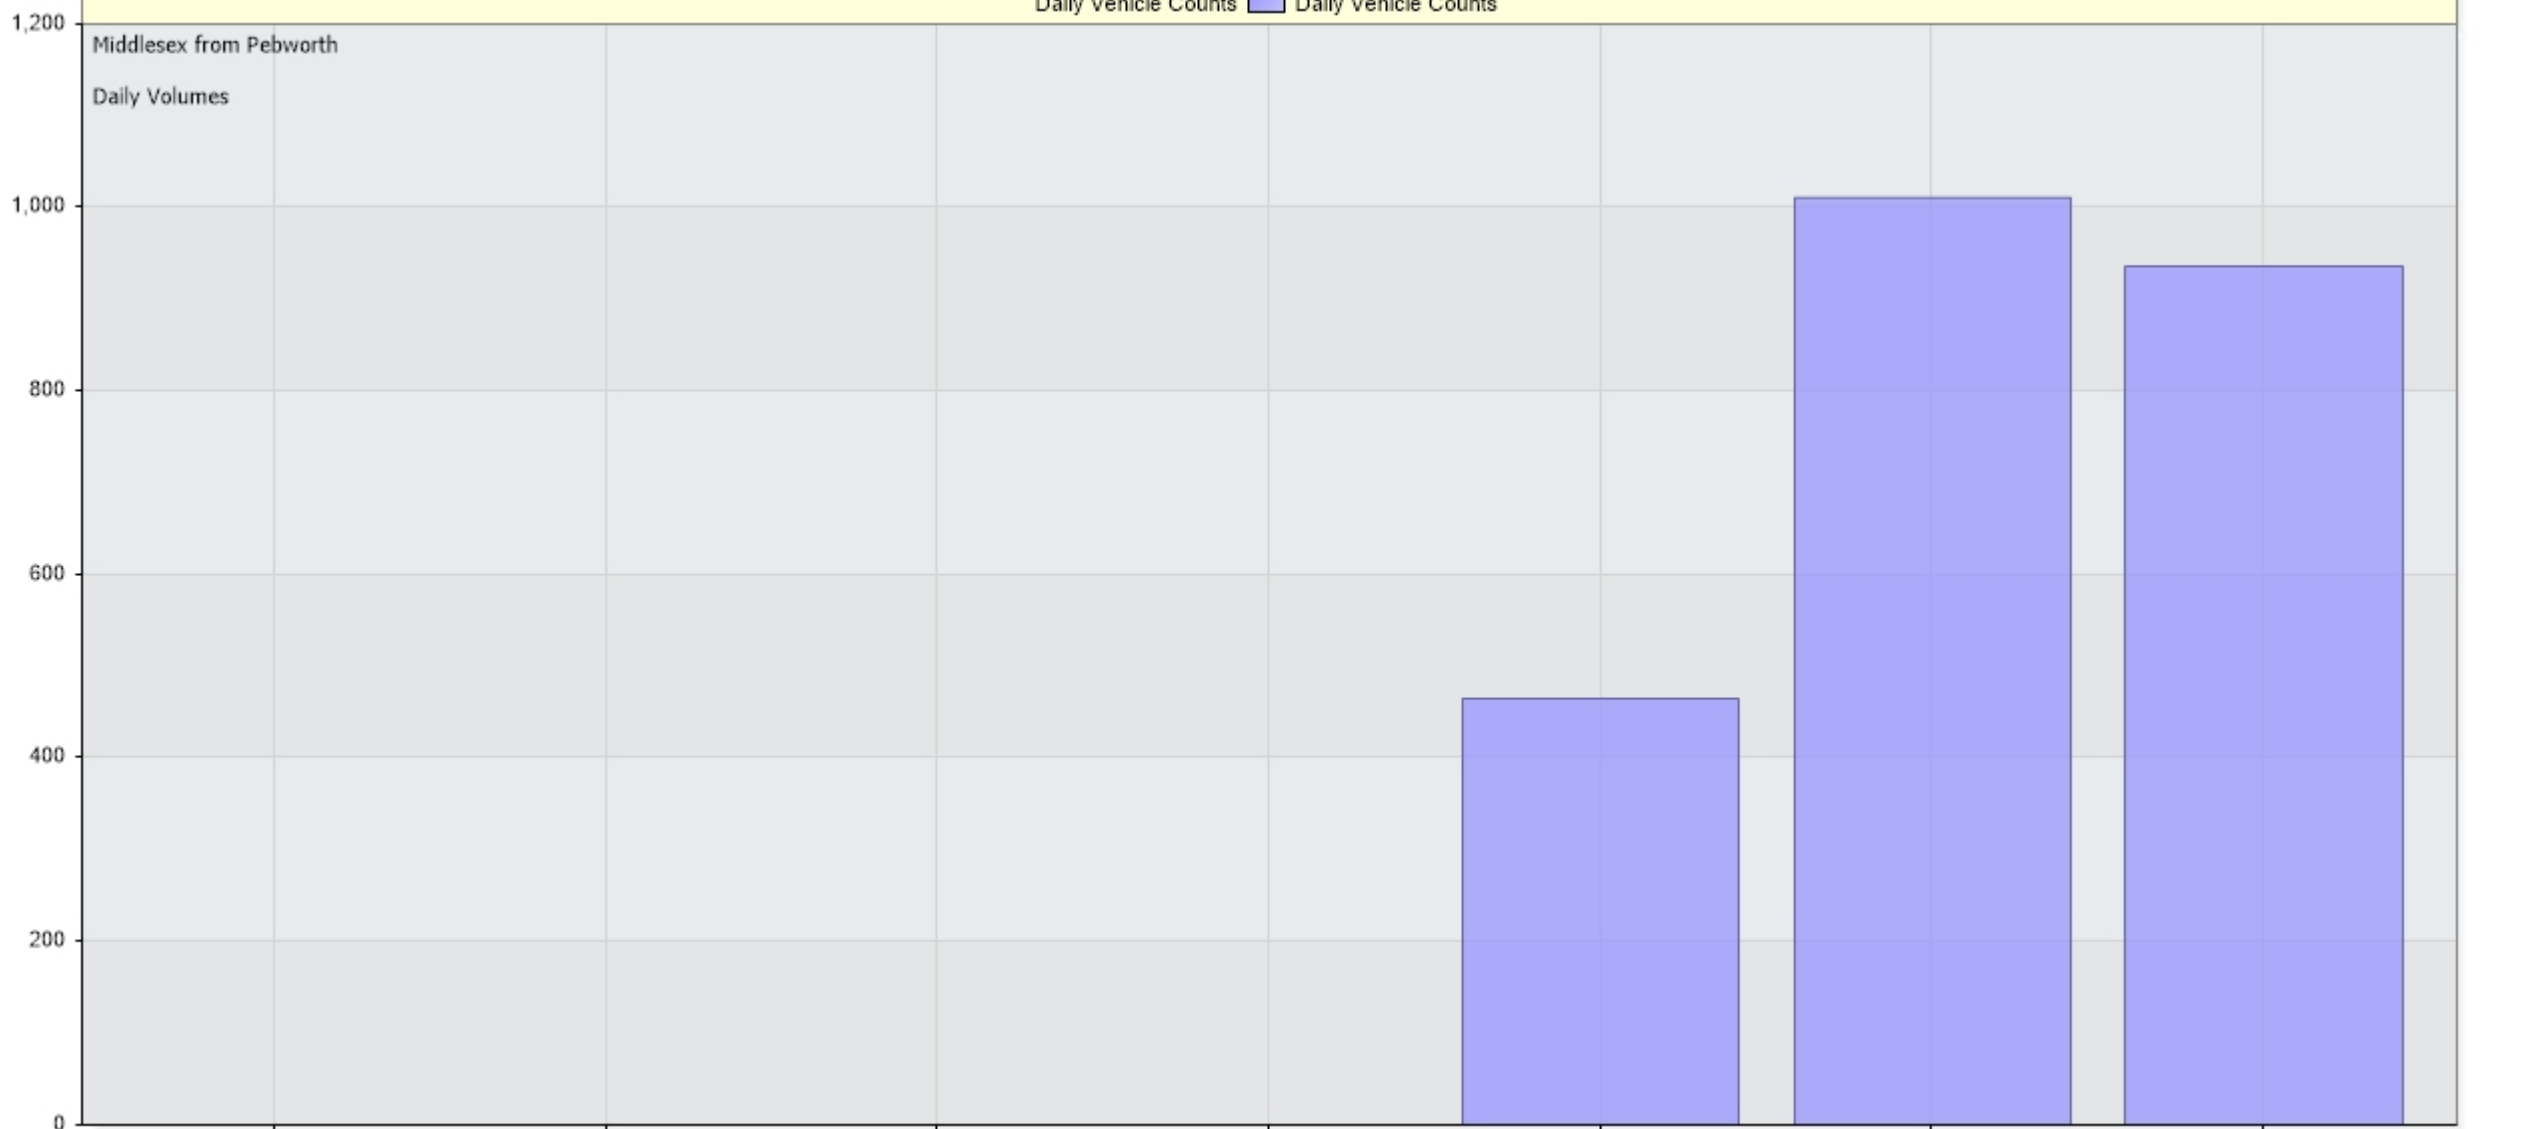

Tuesday

Wednesday

Thursday

Friday

Saturday

Sunday

Middlesex from Pebworth
Daily Volumes

Zoom help