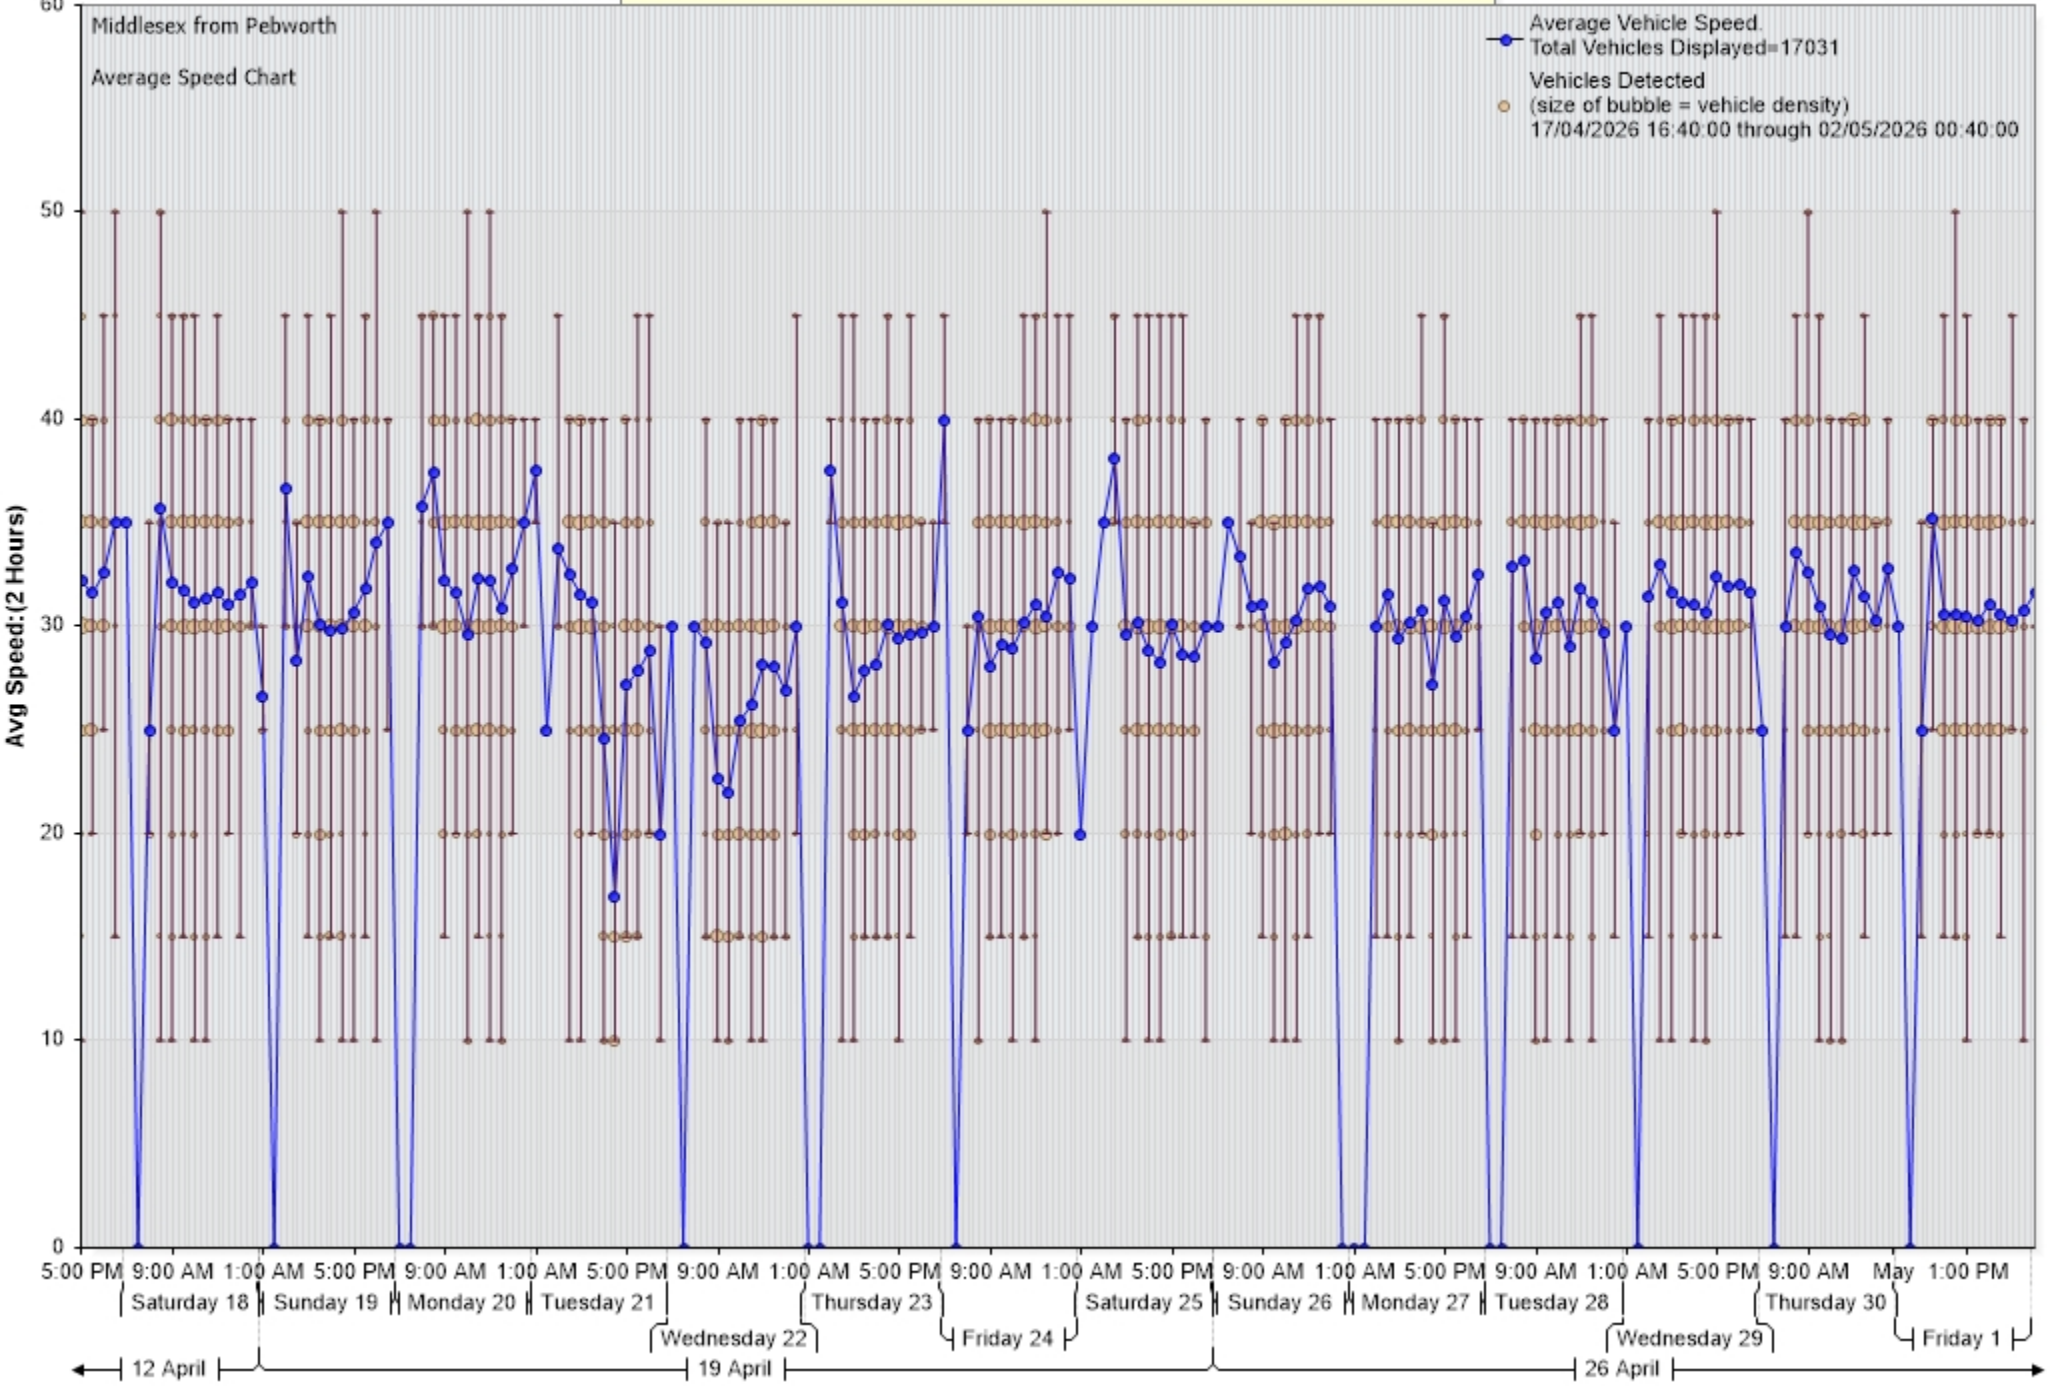

Zoom help

Average Vehicle Speed (MPH) vs. Time [Middlesex from Pebworth:Incoming]