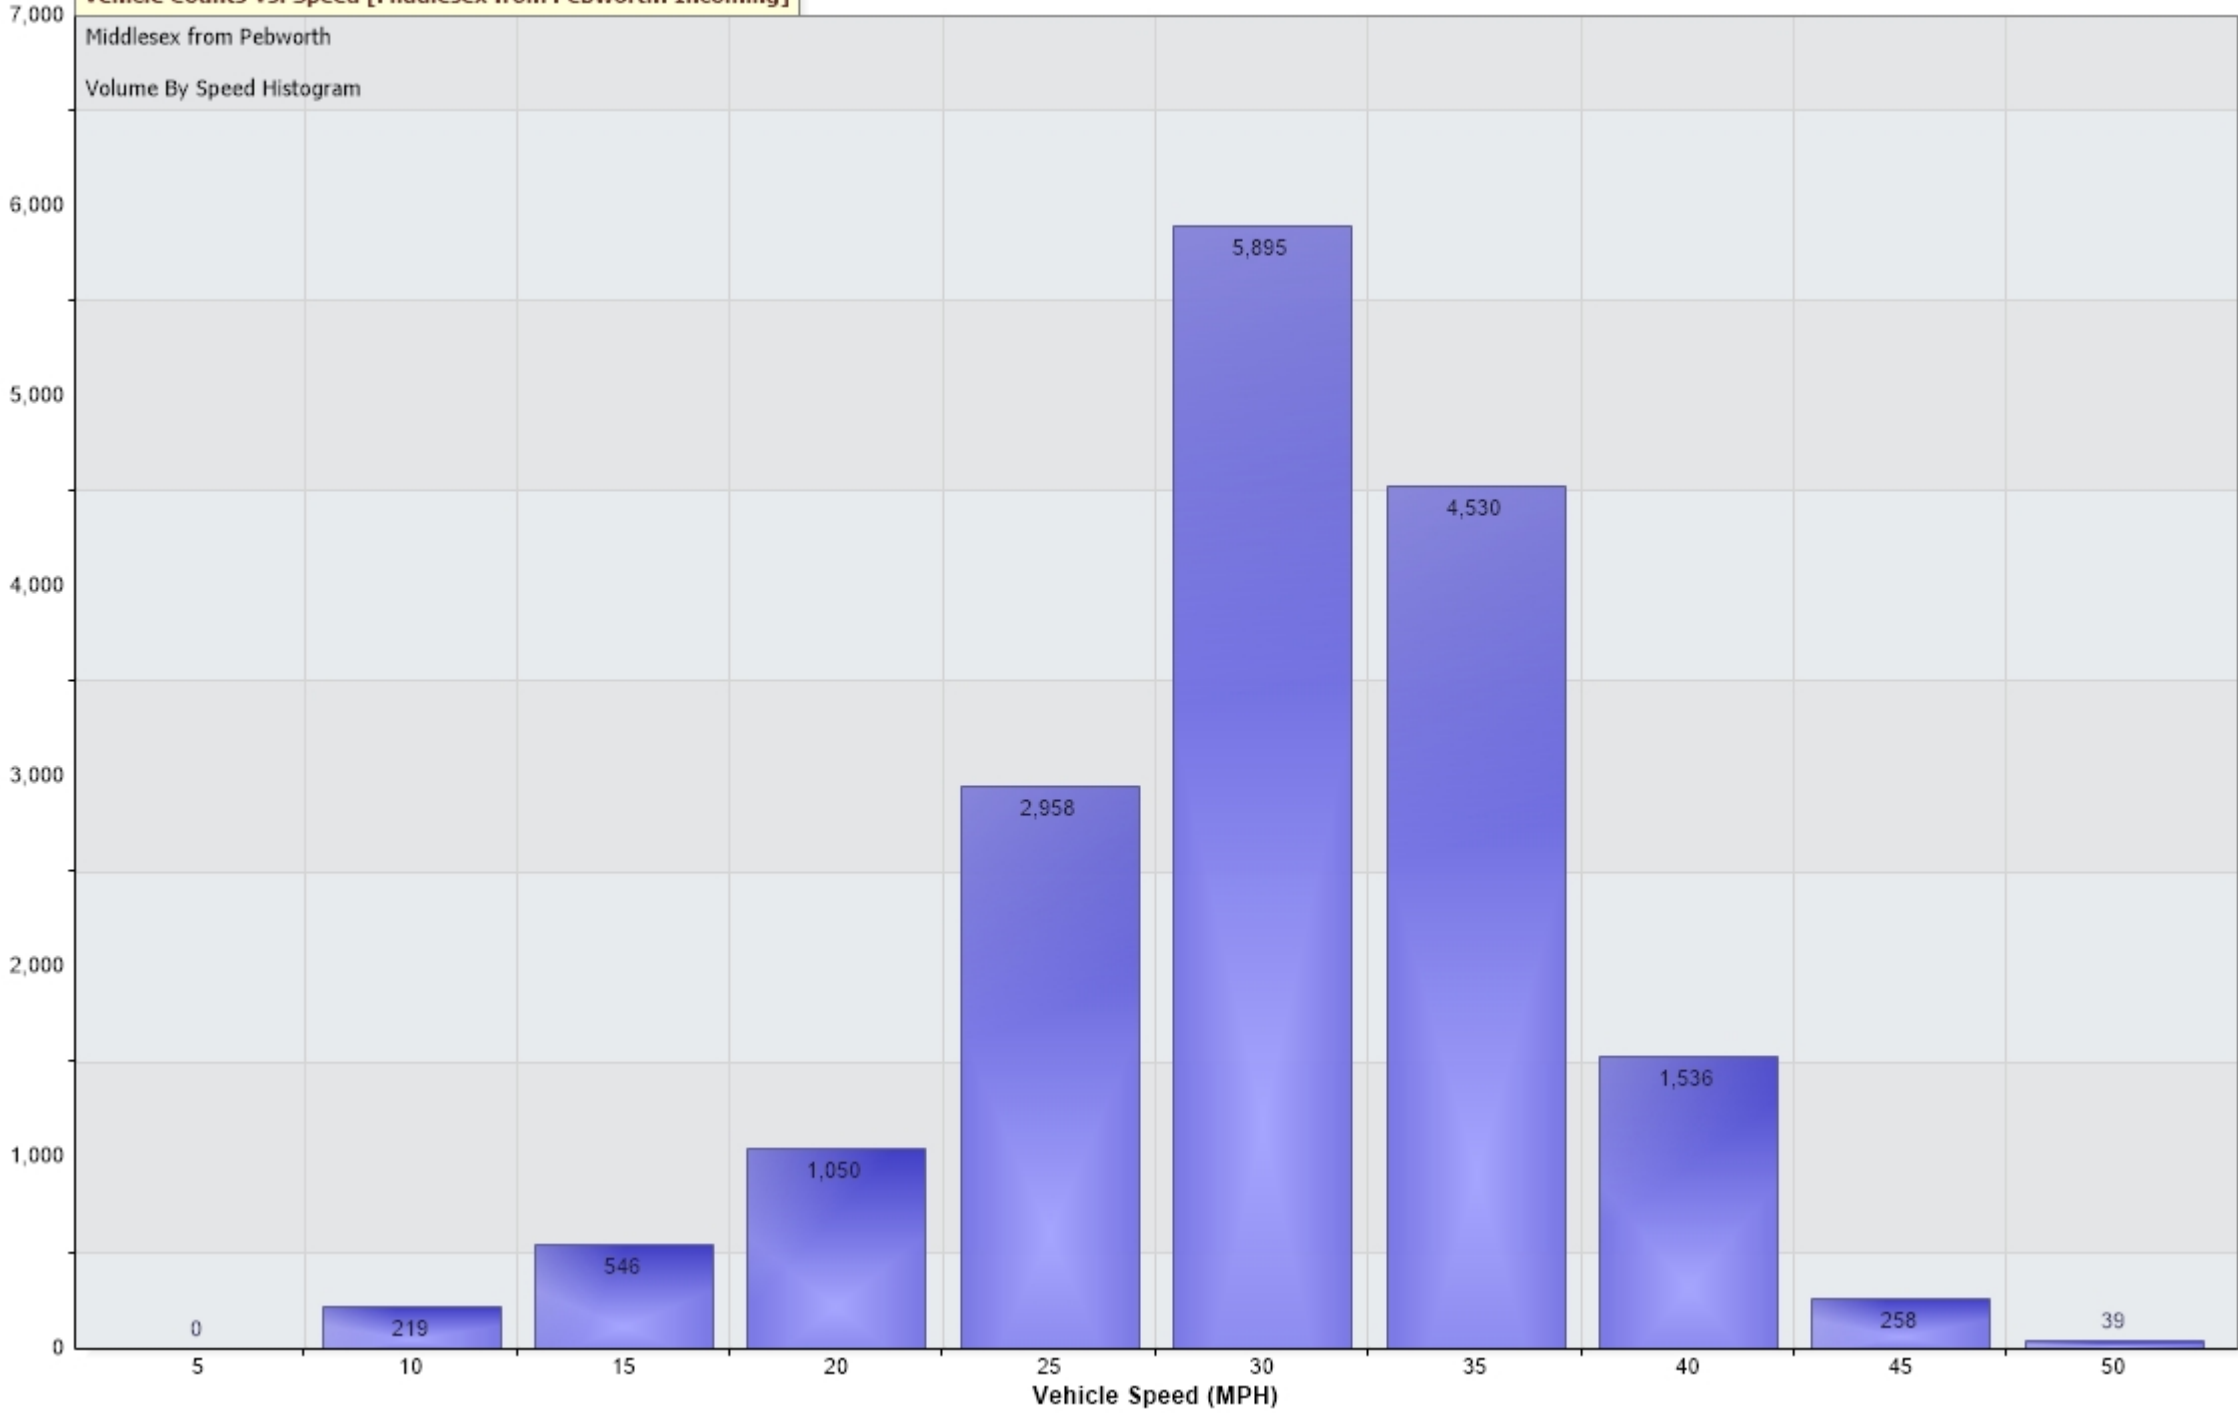

Average Vehicle Speed (MPH) vs. Time [Middlesex from Pebworth:Incoming]

Vehicle Counts Vs. Speed [Middlesex from Pebworth: Incoming]

Middlesex from Pebworth

Volume By Speed Histogram

17,031 Counts

Vehicle Counts