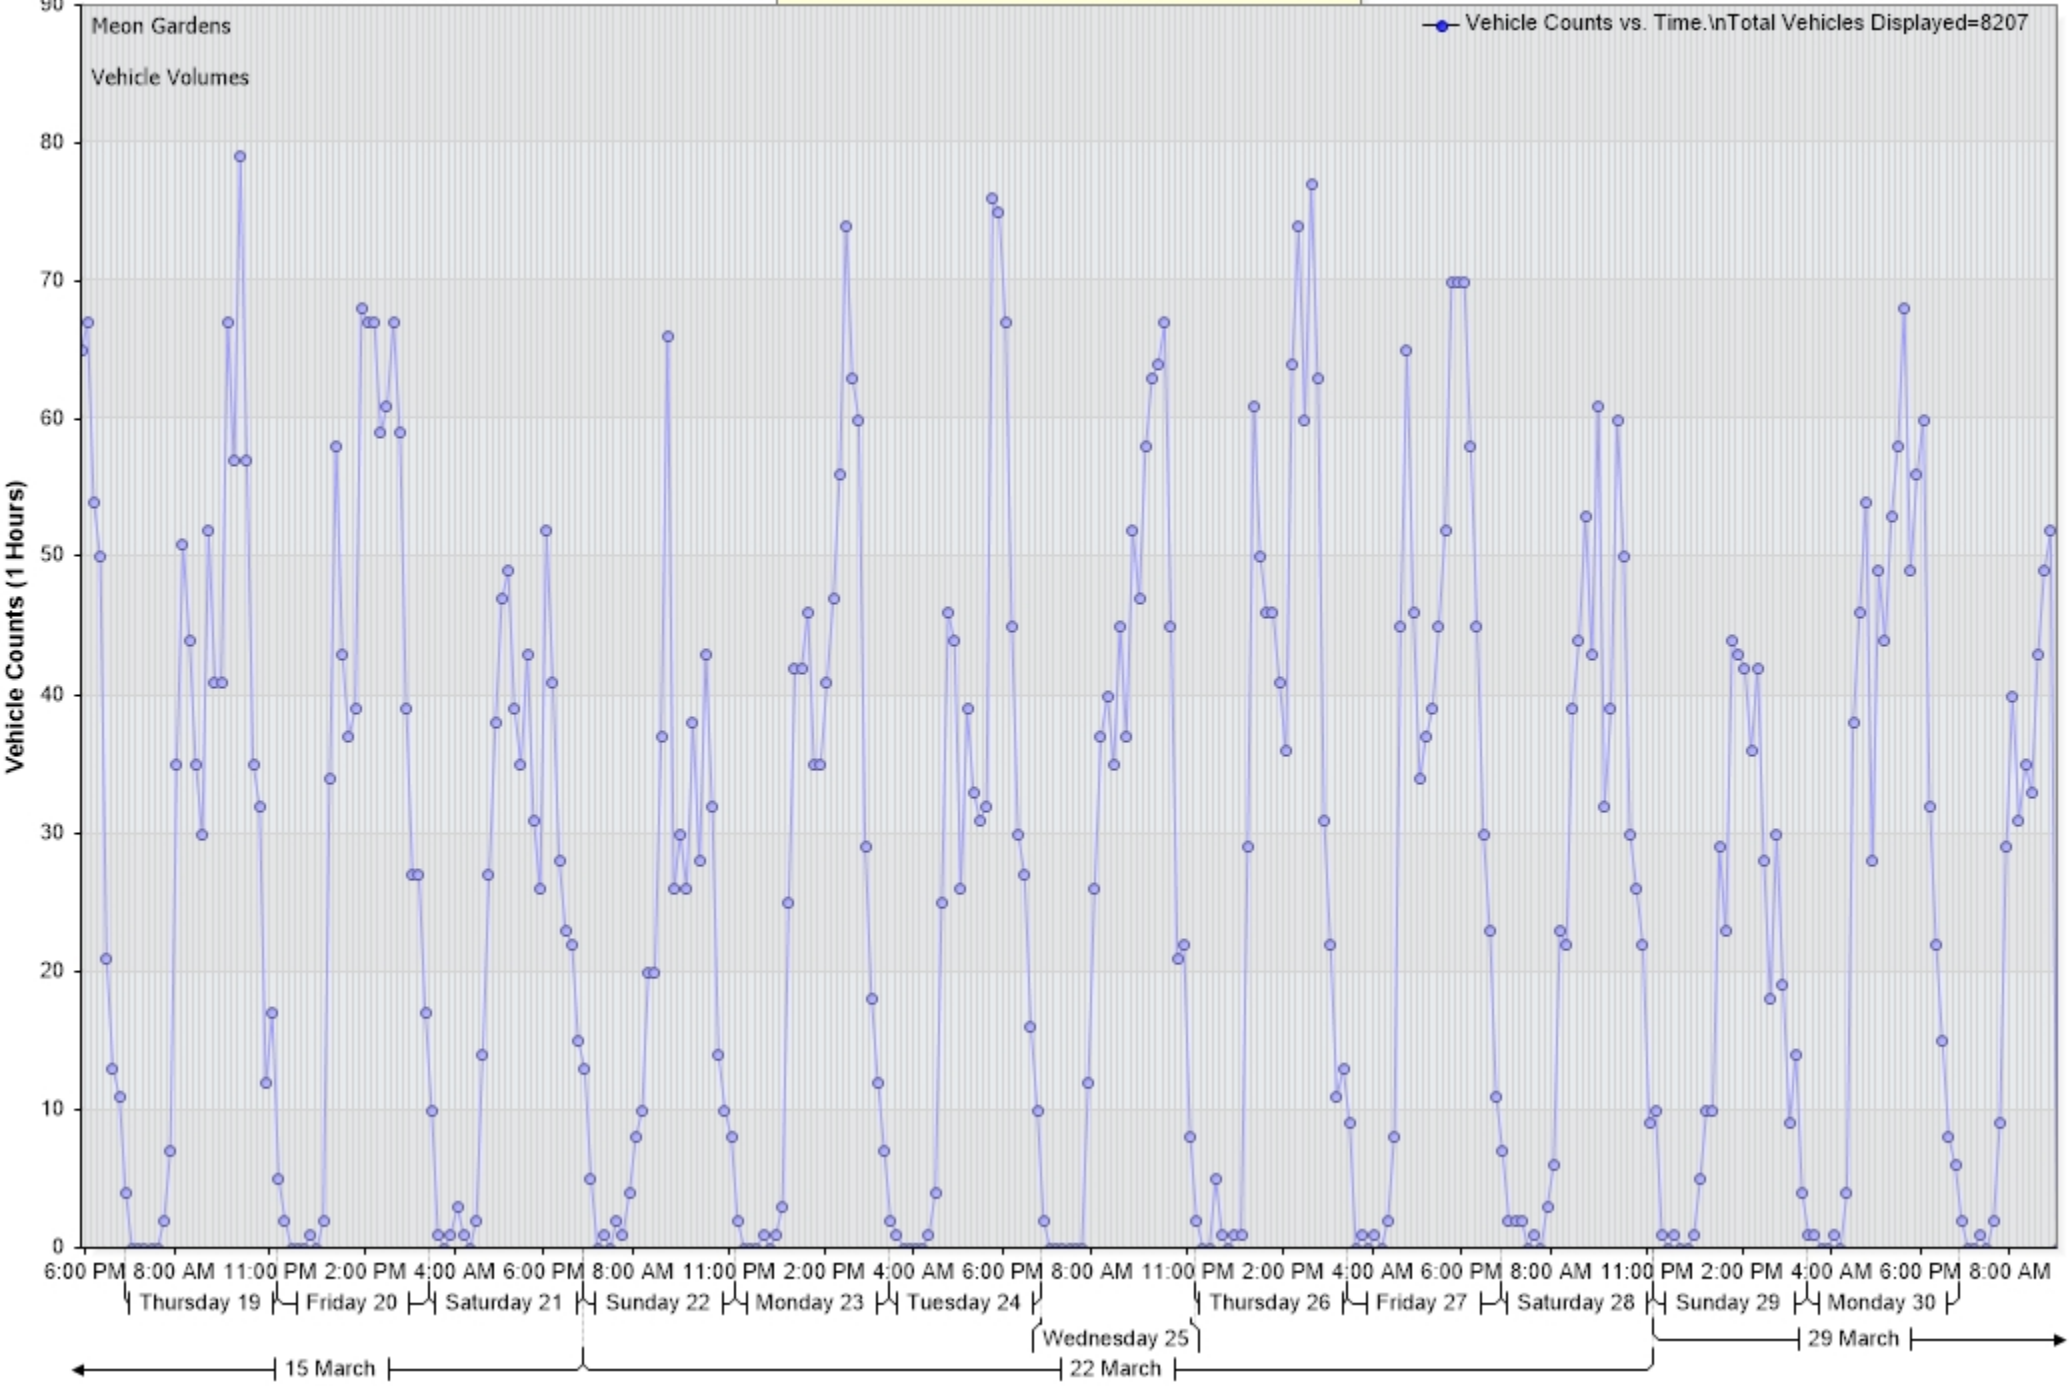

Incoming: Daily Volume for Week of 30/03/2026

Daily Vehicle Counts ■ Daily Vehicle Counts

Zoom help

Average Vehicle Speed (MPH) vs. Time [Meon Gardens:Incoming]

Zoom help

Vehicle Counts vs. Time [Meon Gardens: Incoming]