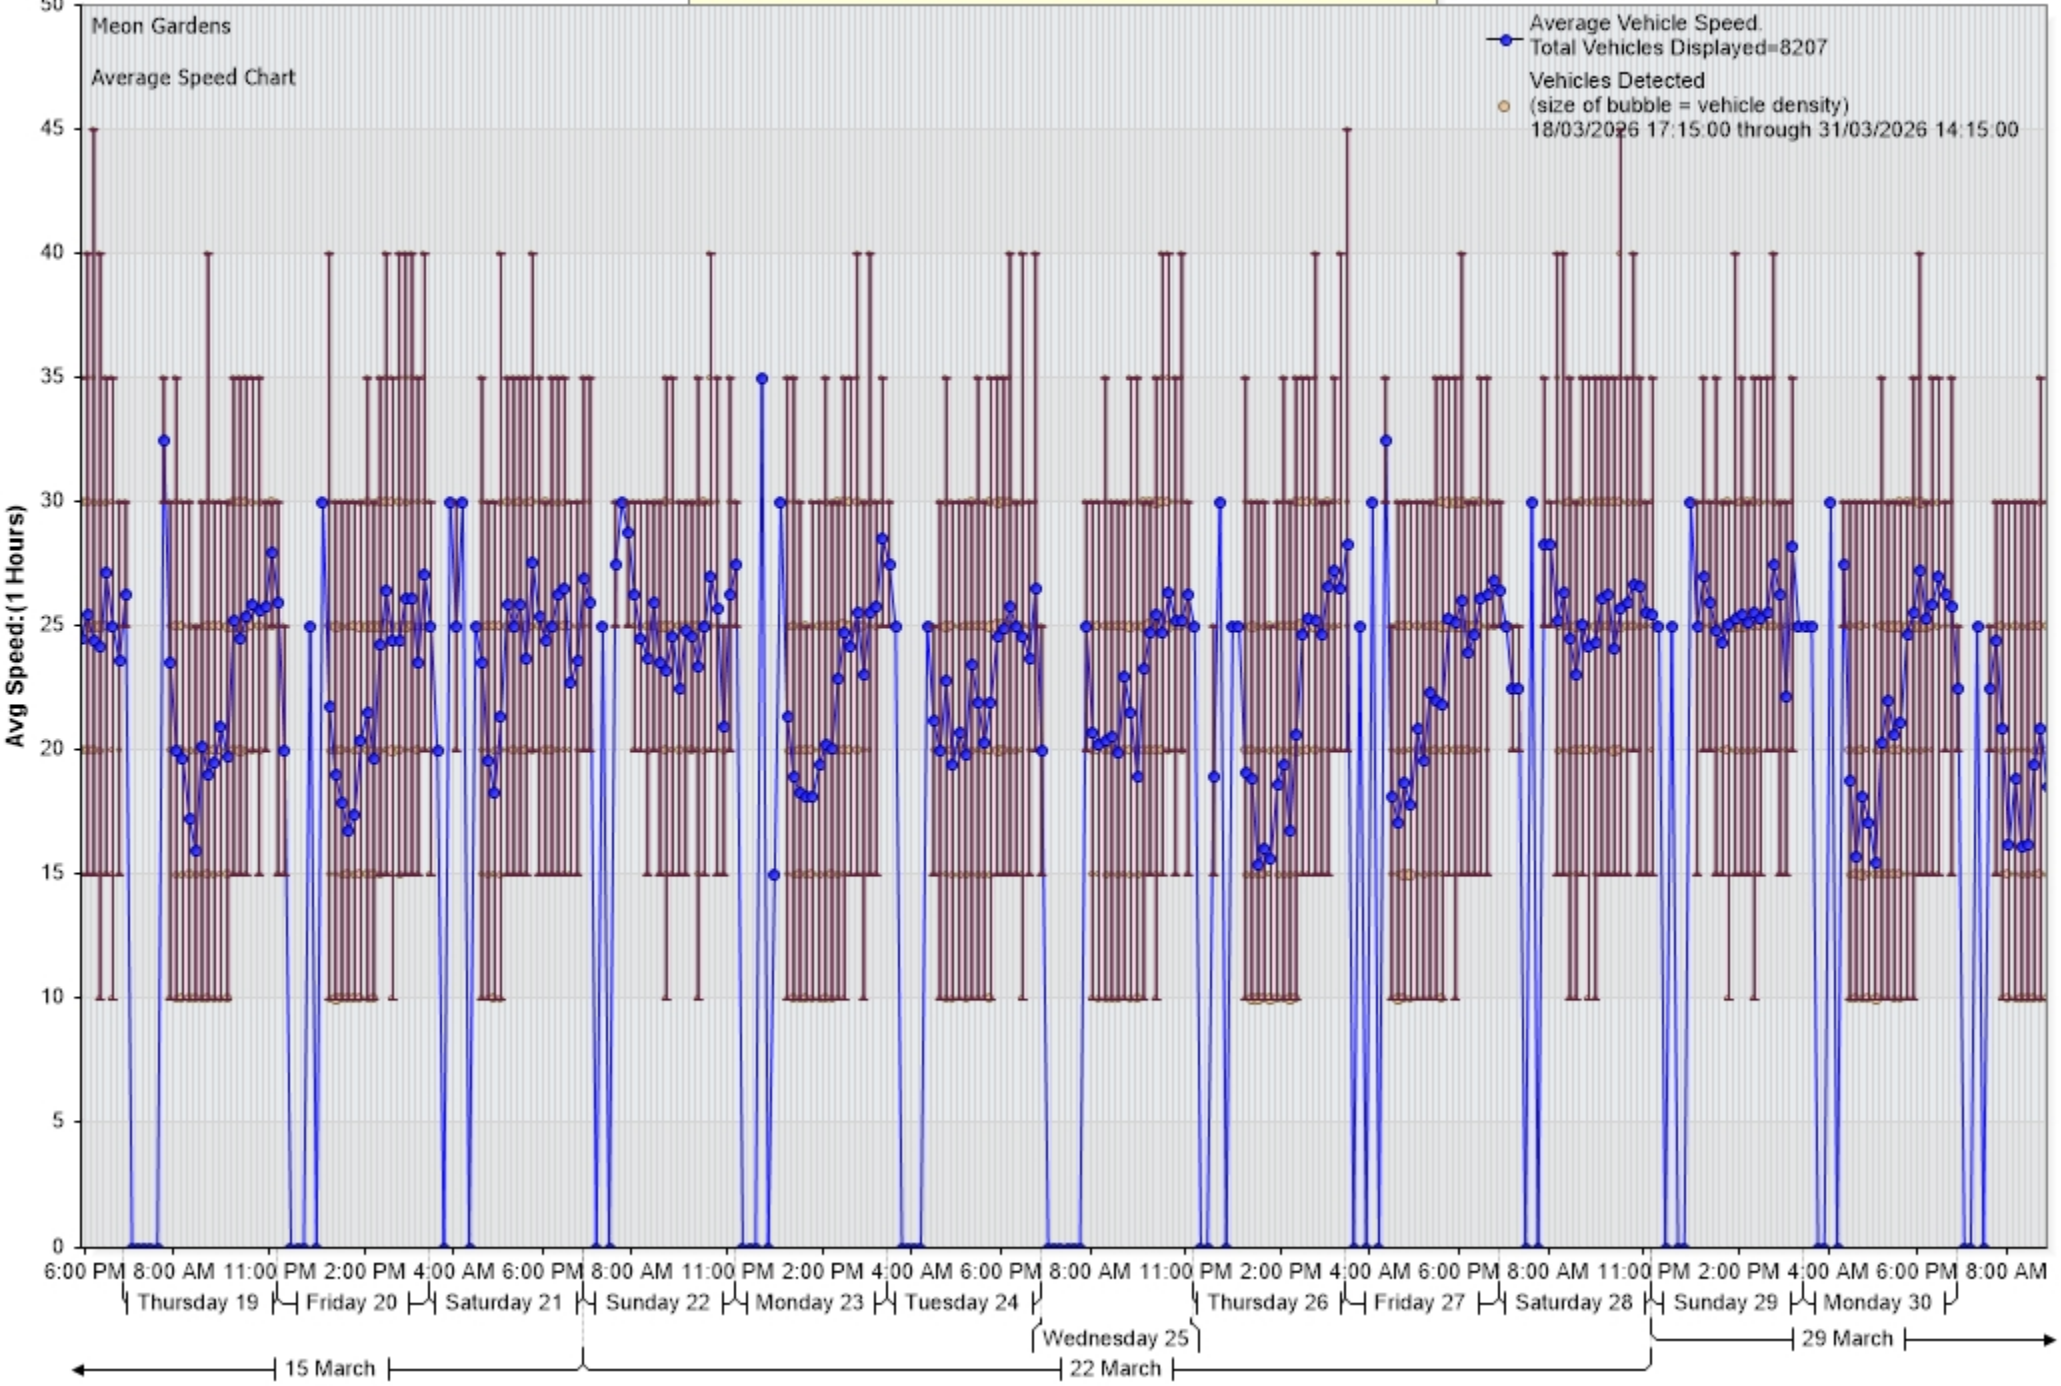

Incoming: Daily Volume for Week of 30/03/2026

Daily Vehicle Counts ■ Daily Vehicle Counts

Zoom help

Average Vehicle Speed (MPH) vs. Time [Meon Gardens:Incoming]

Zoom help

Vehicle Counts vs. Time [Meon Gardens: Incoming]