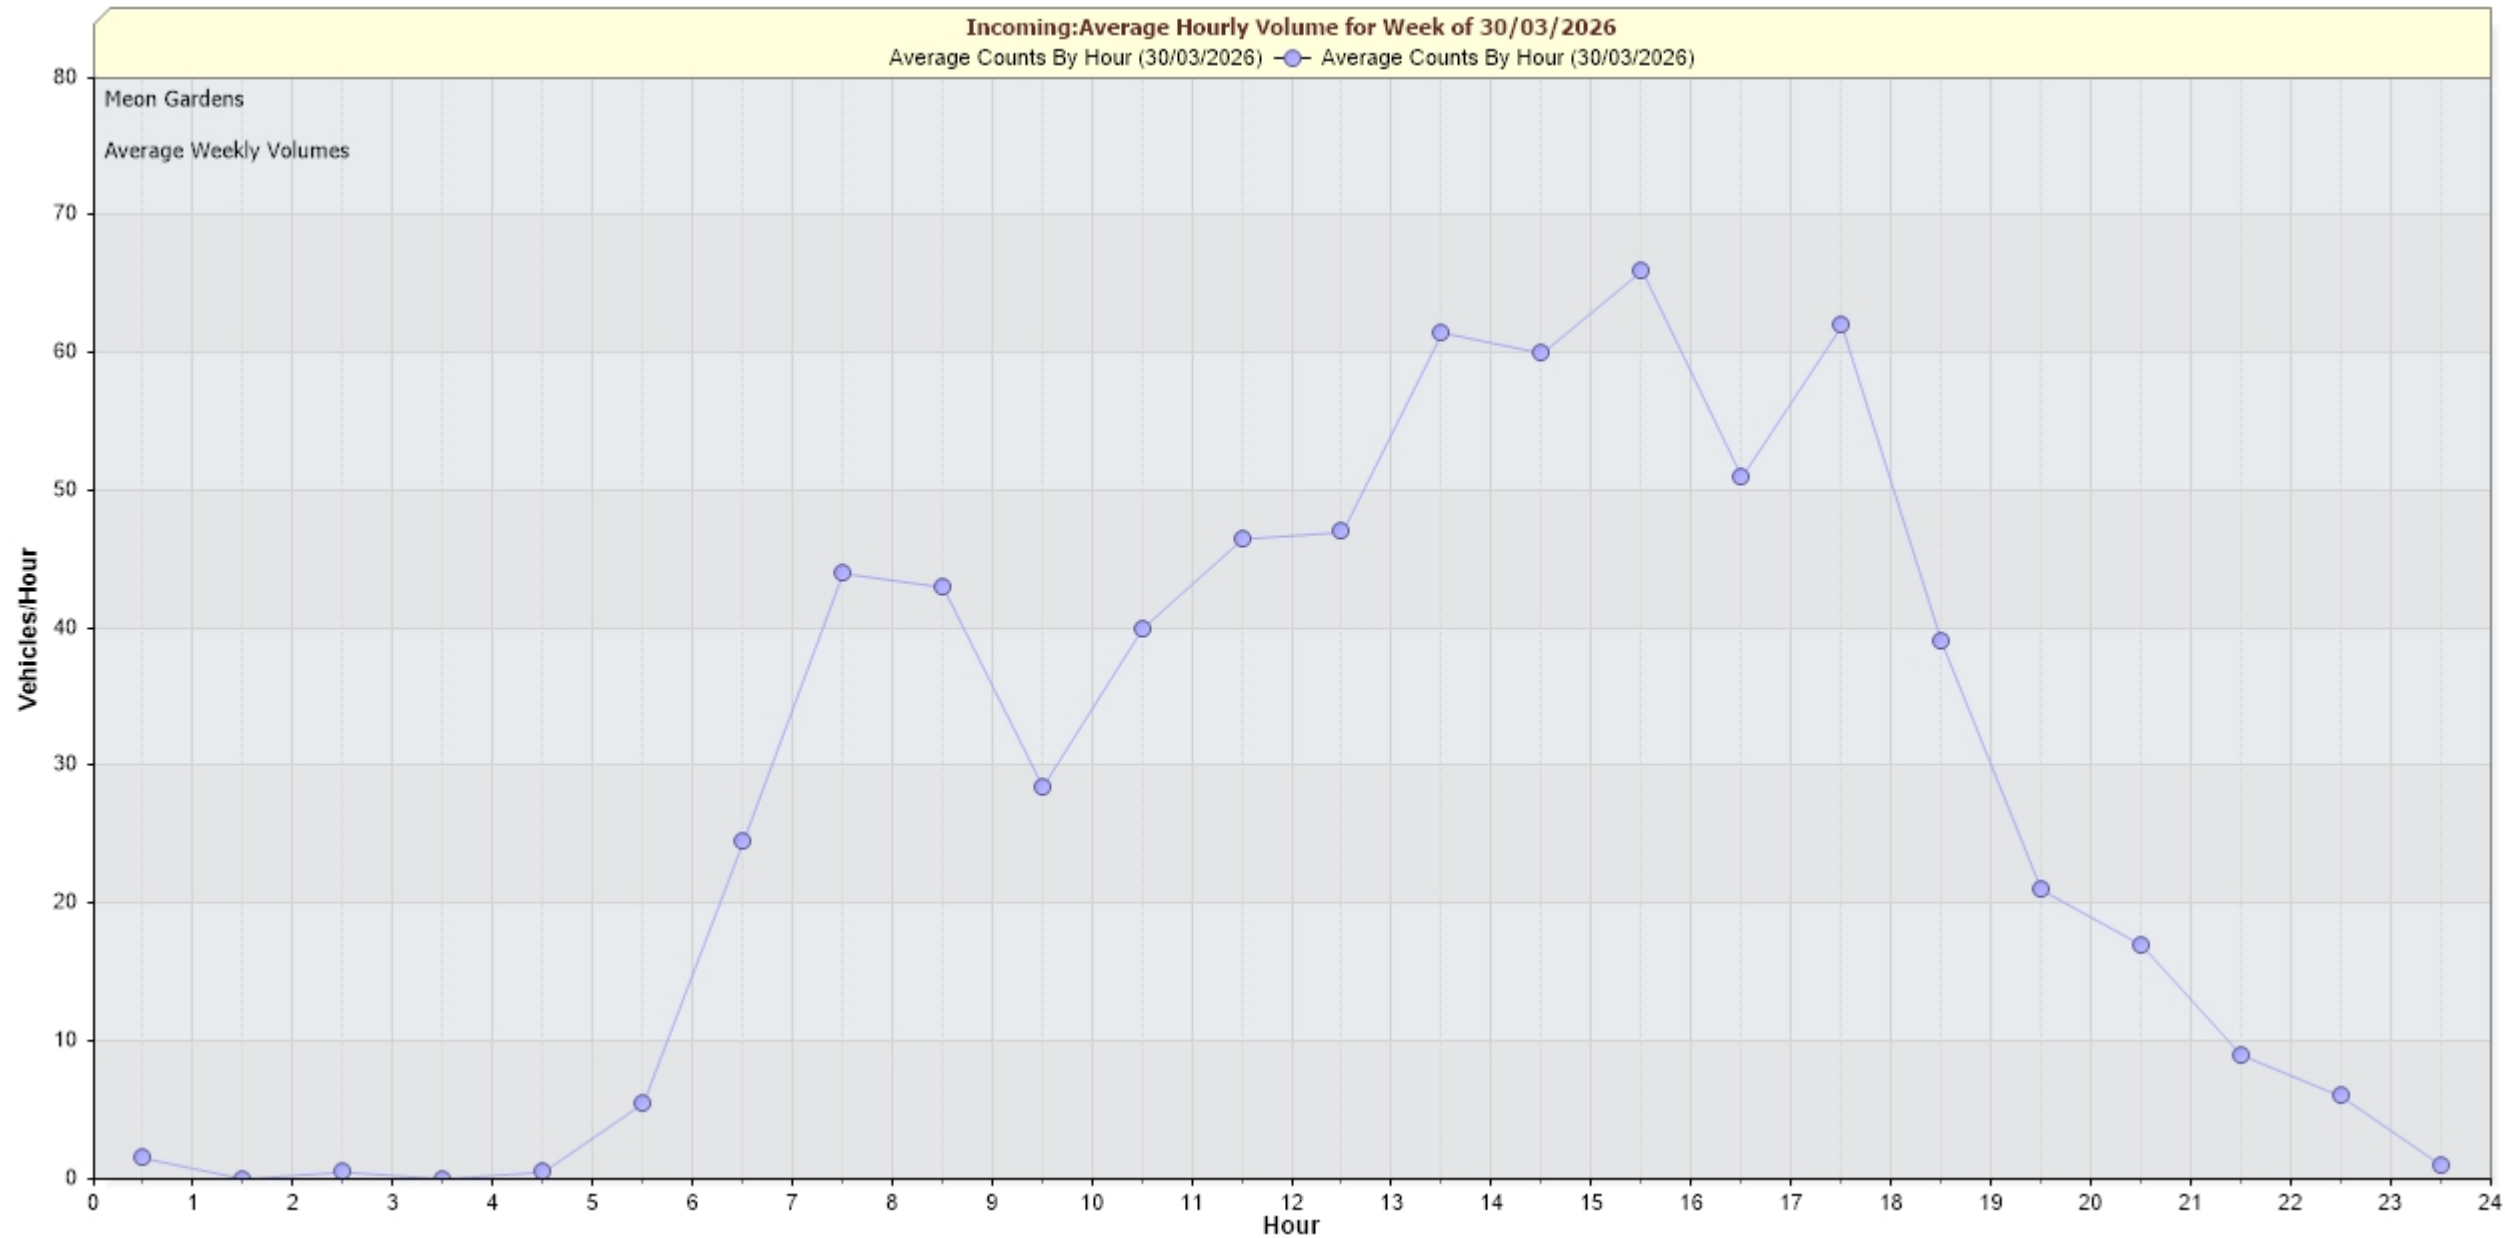

Incoming:Average Hourly Volume for Week of 30/03/2026
Average Counts By Hour (30/03/2026) — Average Counts By Hour (30/03/2026)