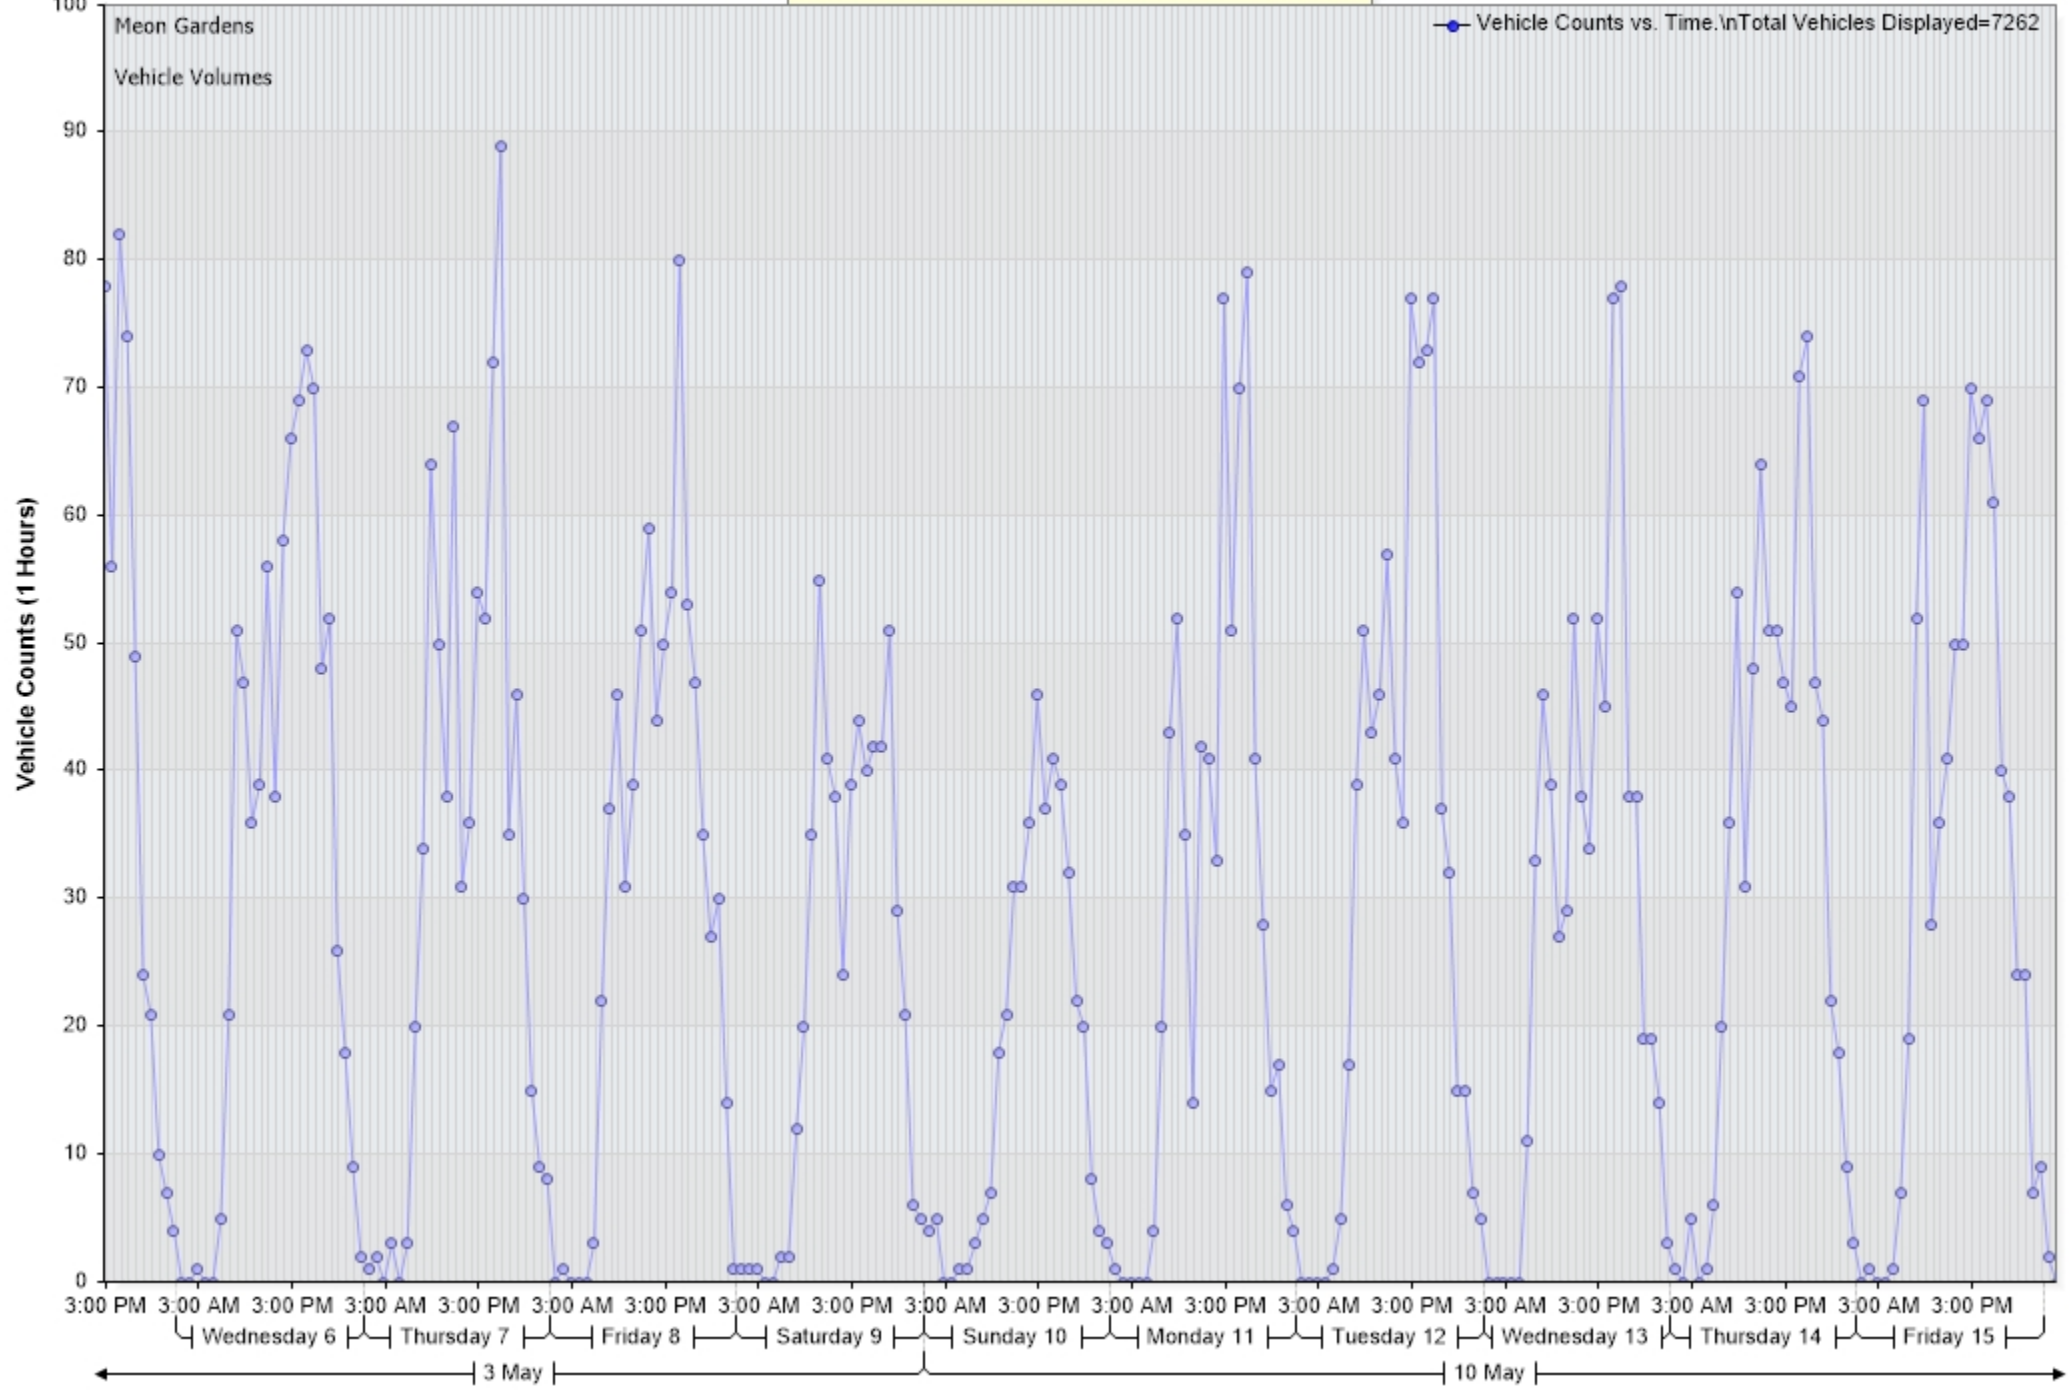

Incoming: Daily Volume for Week of 04/05/2026

Daily Vehicle Counts ■ Daily Vehicle Counts

Zoom help

Vehicle Counts vs. Time [Meon Gardens: Incoming]

Vehicle Counts Vs. Speed [Meon Gardens: Incoming]

7,262 Counts