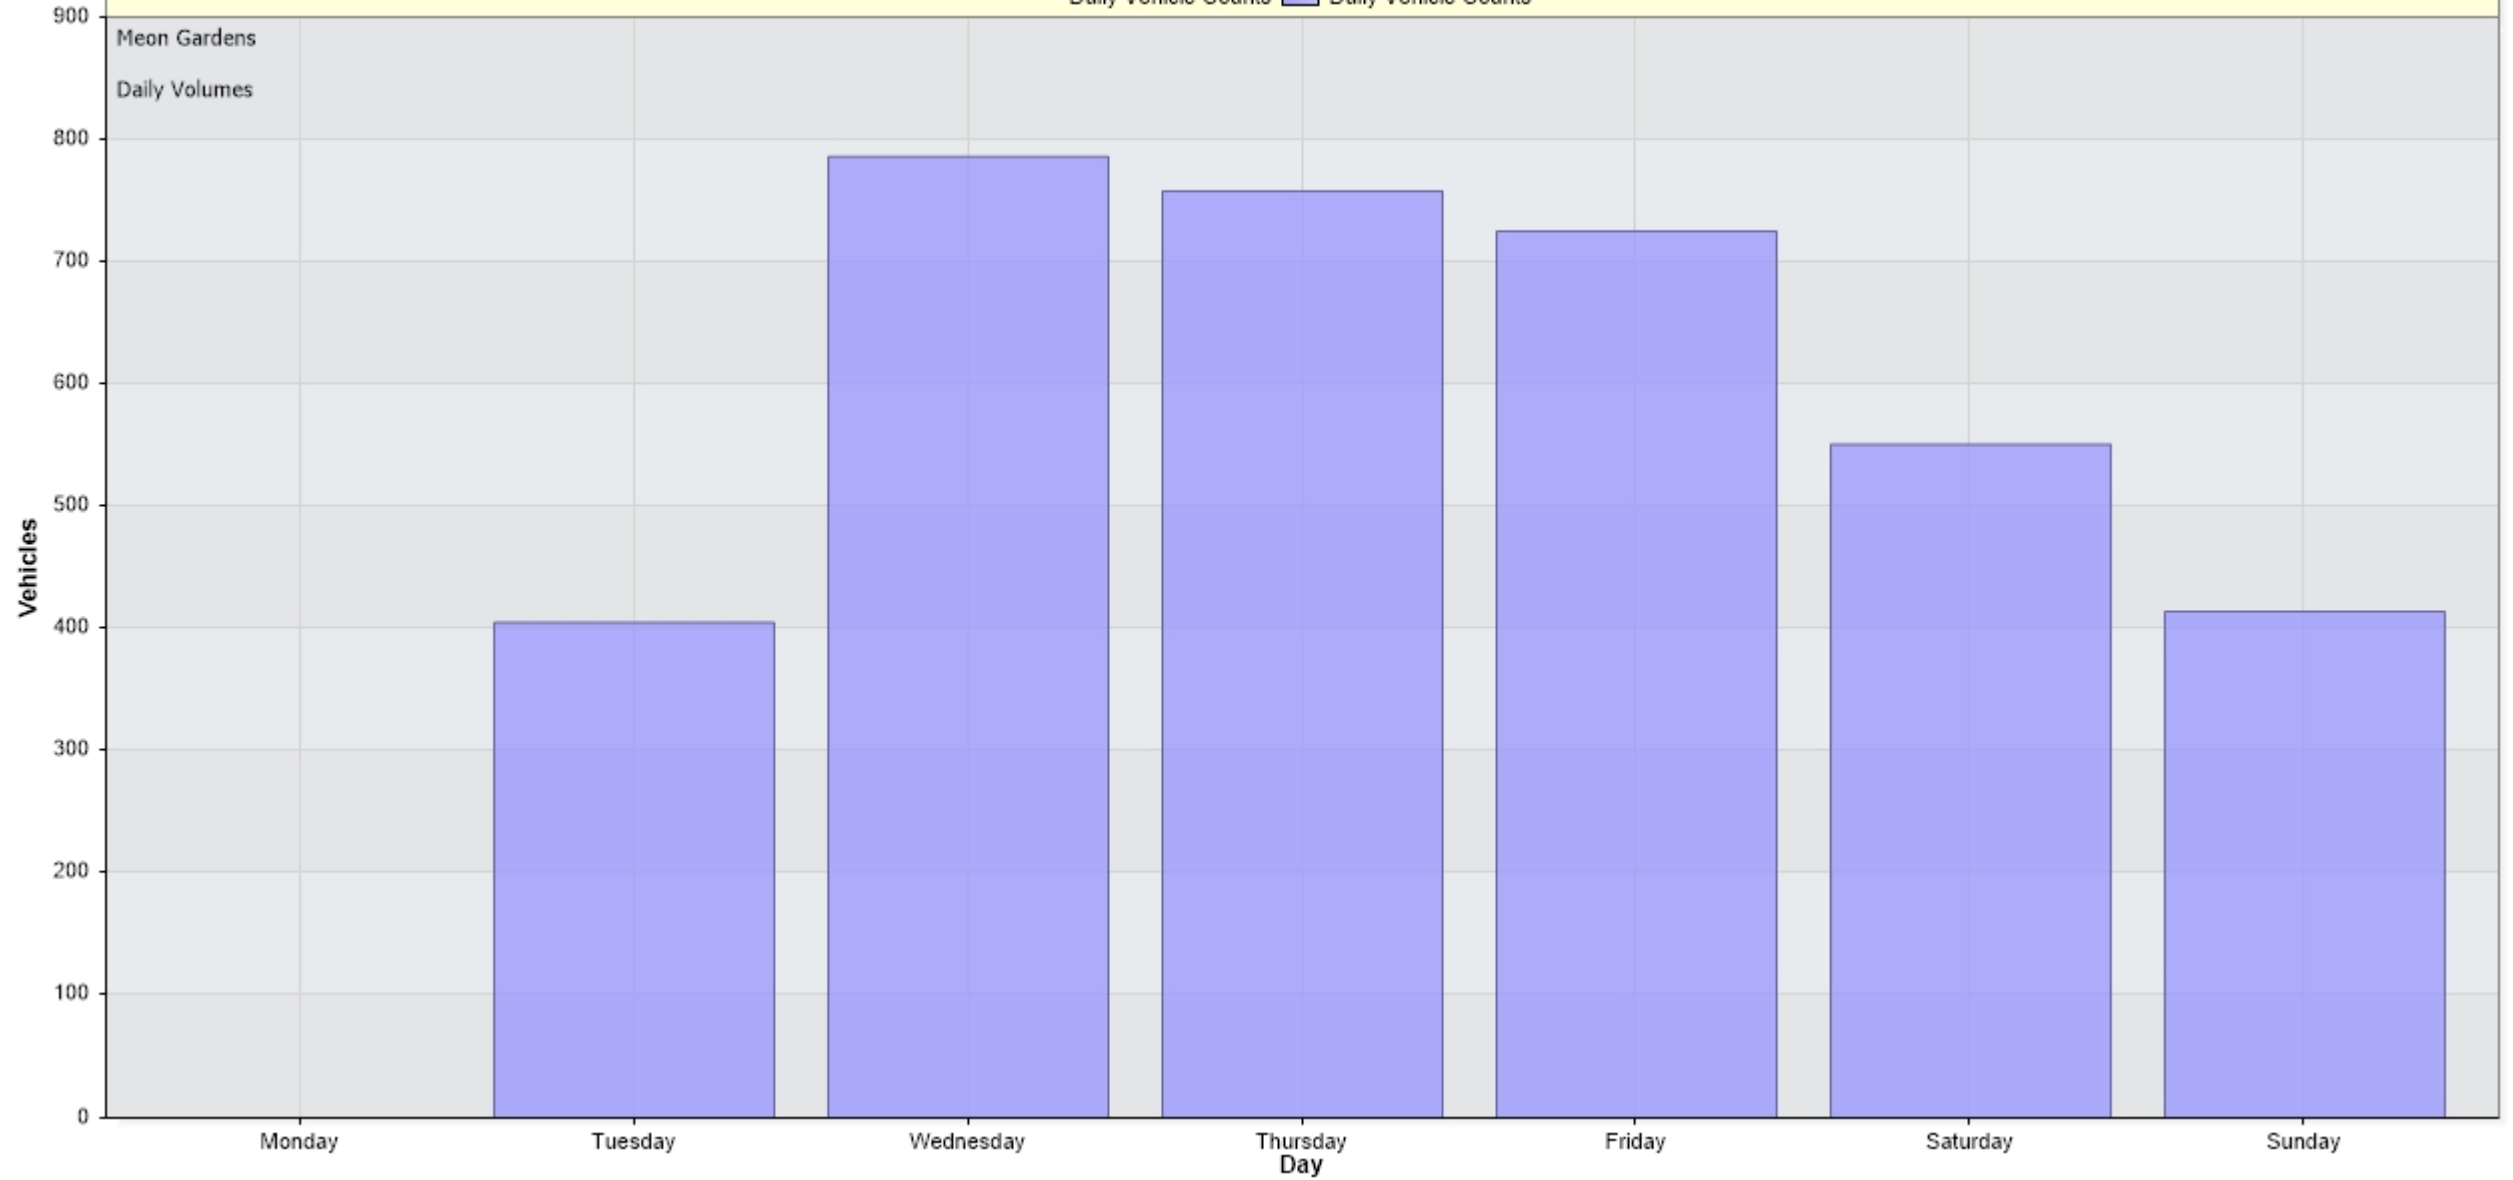

Incoming: Daily Volume for Week of 04/05/2026

Daily Vehicle Counts ■ Daily Vehicle Counts

Zoom help

Vehicle Counts vs. Time [Meon Gardens: Incoming]

Vehicle Counts Vs. Speed [Meon Gardens: Incoming]

7,262 Counts