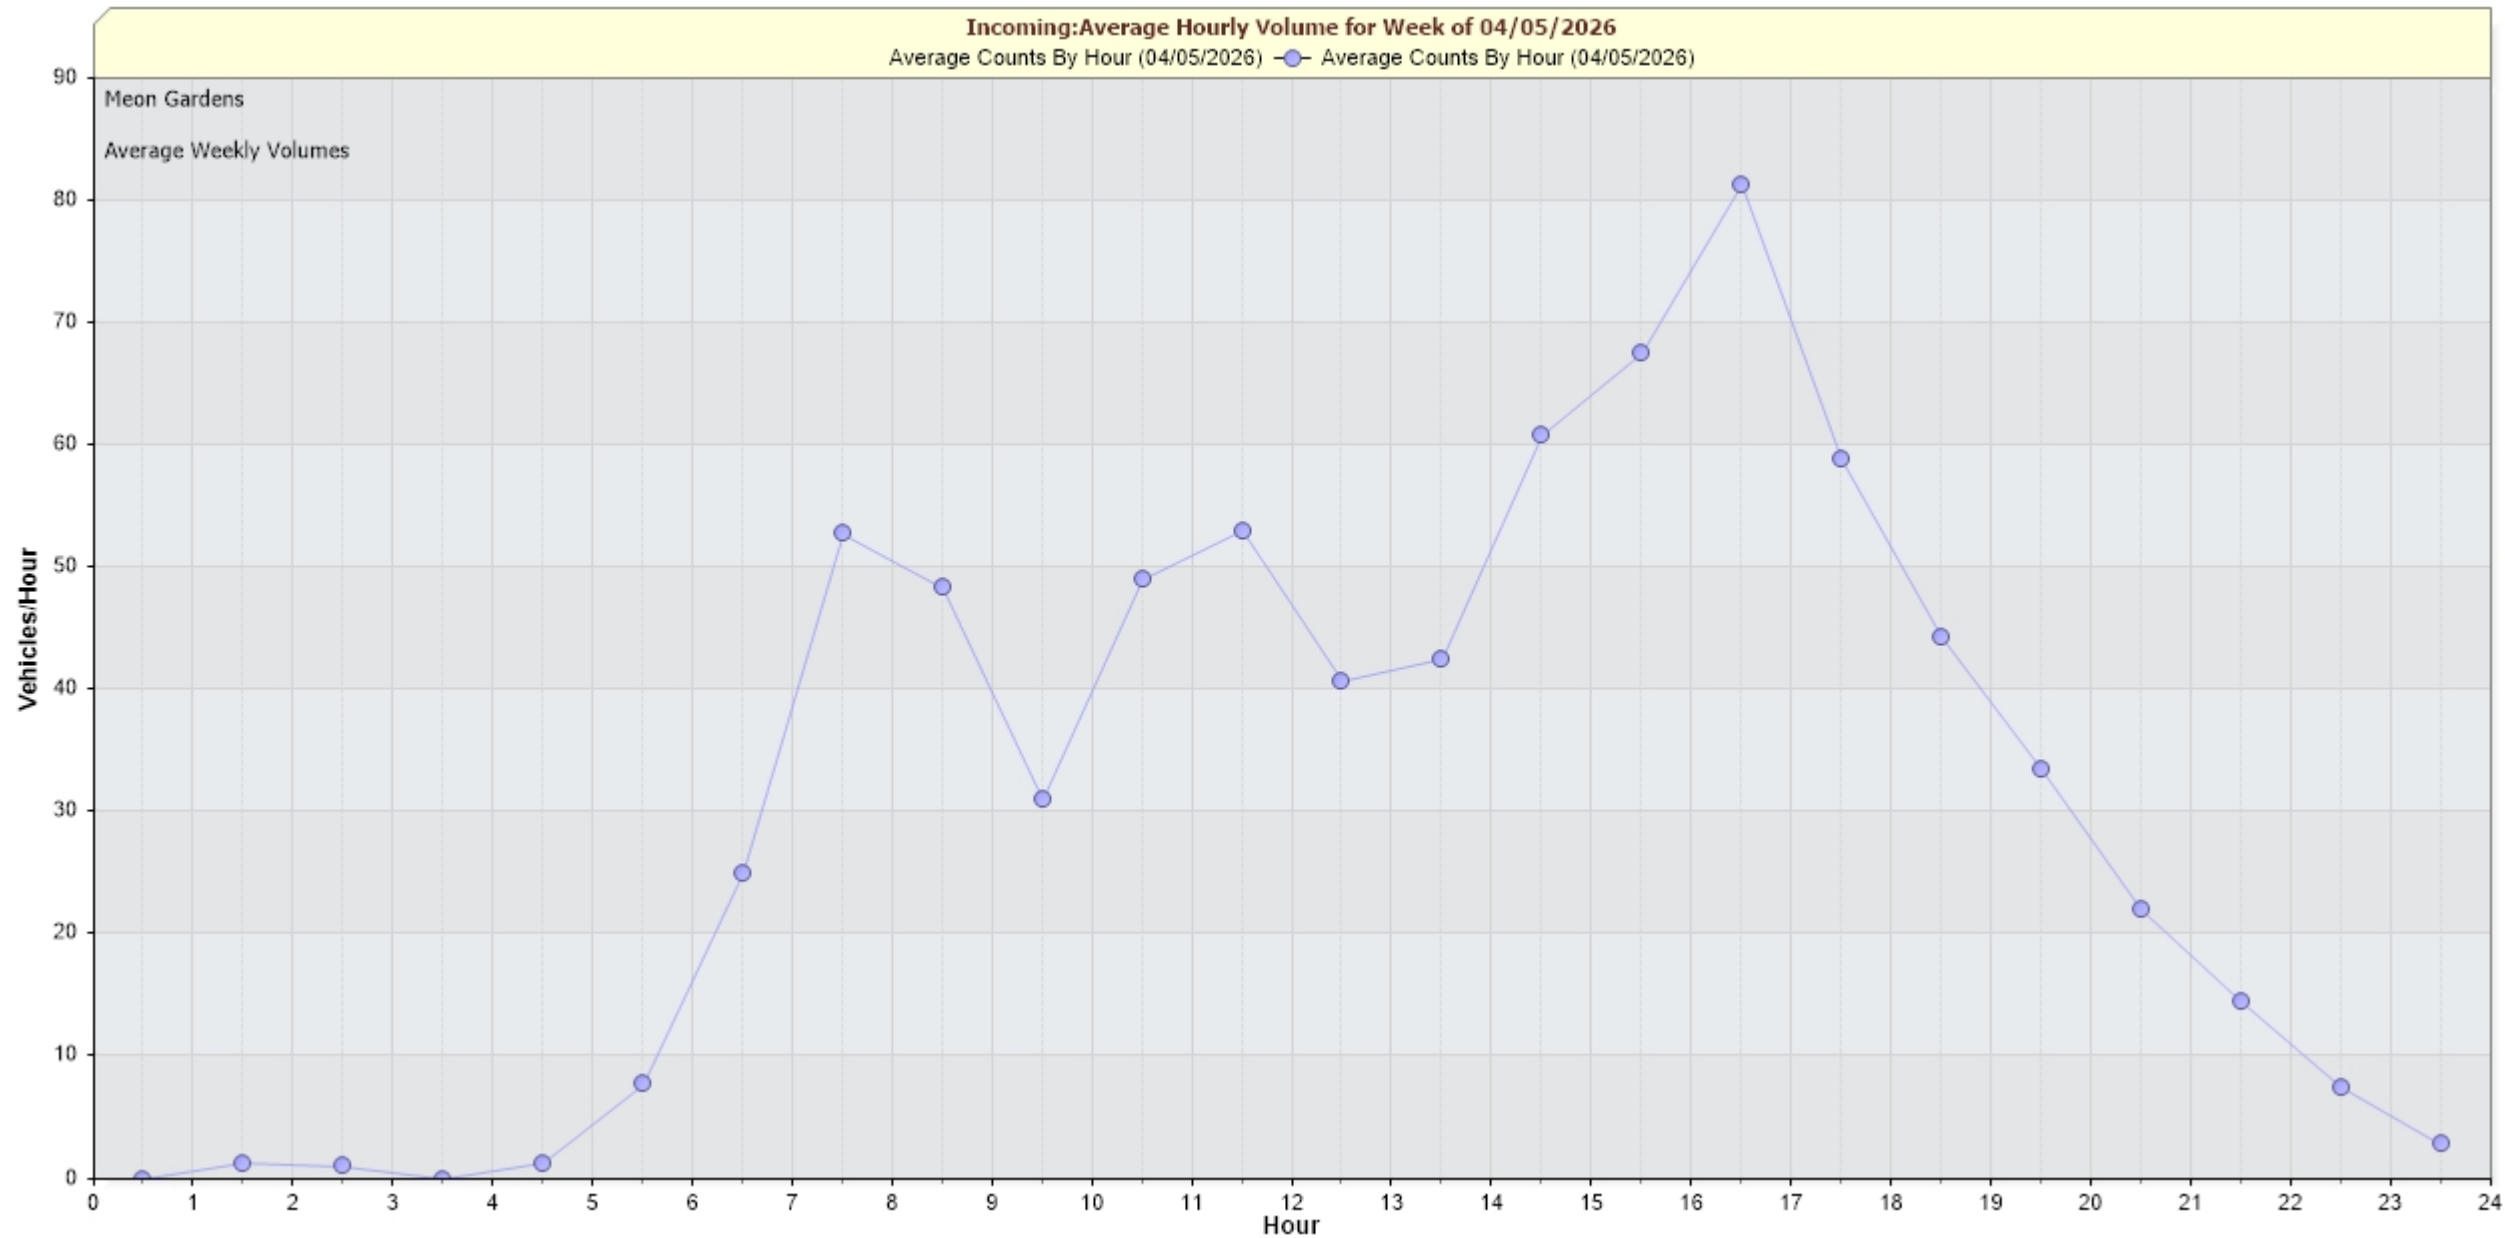

Incoming: Average Hourly Volume for Week of 04/05/2026
Average Counts By Hour (04/05/2026) — Average Counts By Hour (04/05/2026)