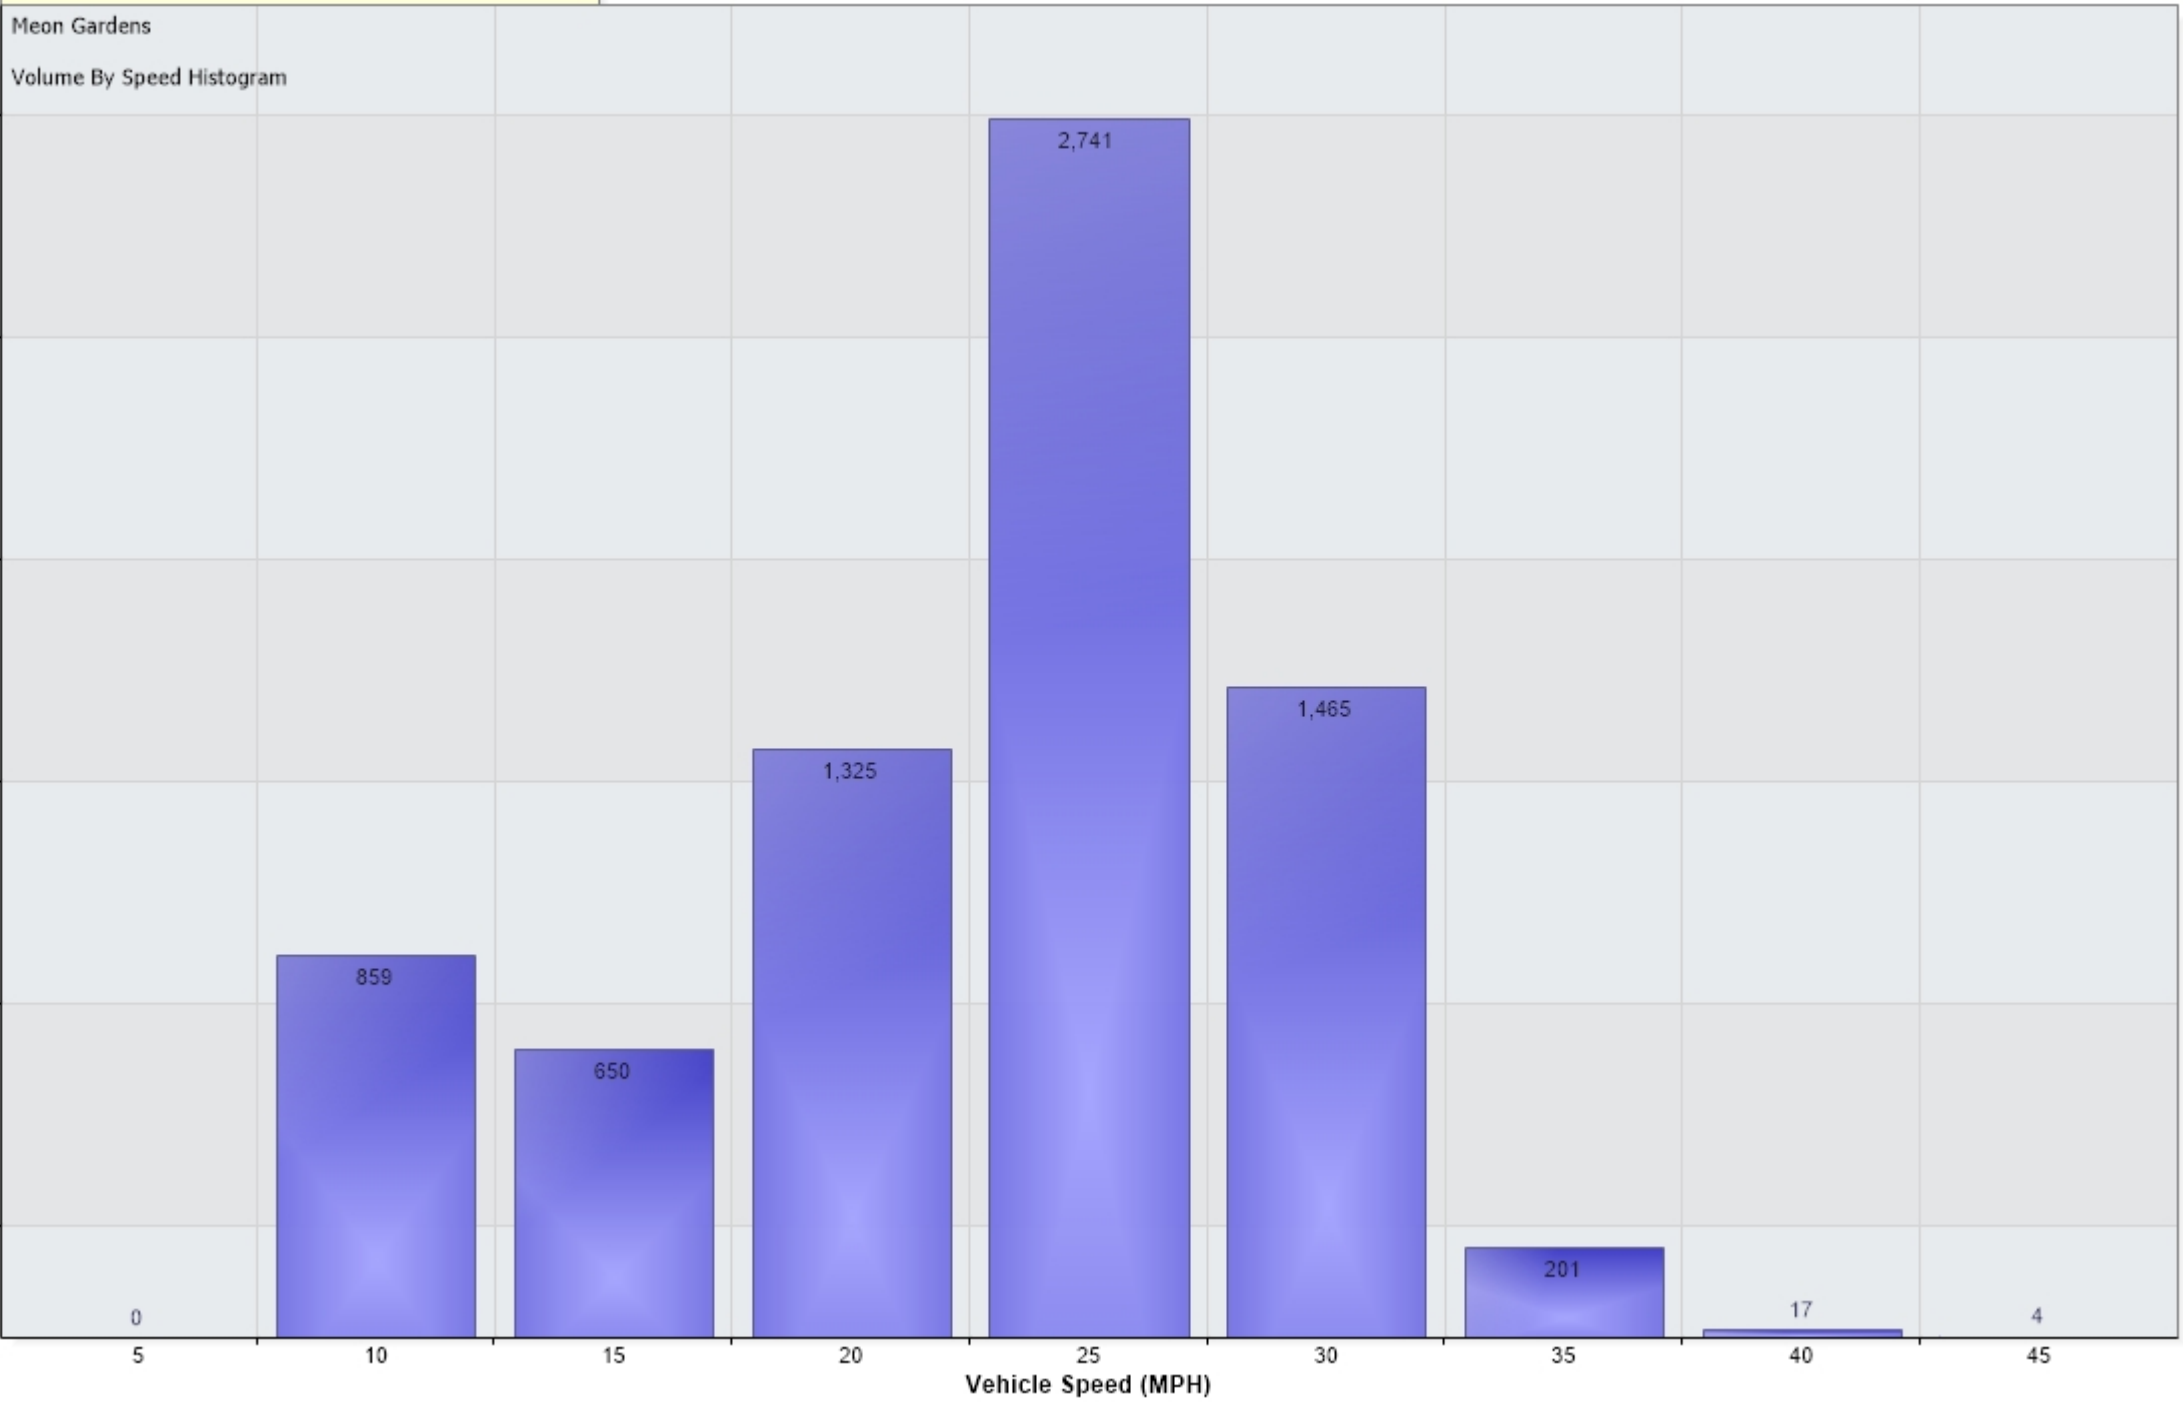

Incoming: Daily Volume for Week of 04/05/2026

Daily Vehicle Counts ■ Daily Vehicle Counts

Zoom help

Vehicle Counts vs. Time [Meon Gardens: Incoming]

Vehicle Counts Vs. Speed [Meon Gardens: Incoming]

7,262 Counts